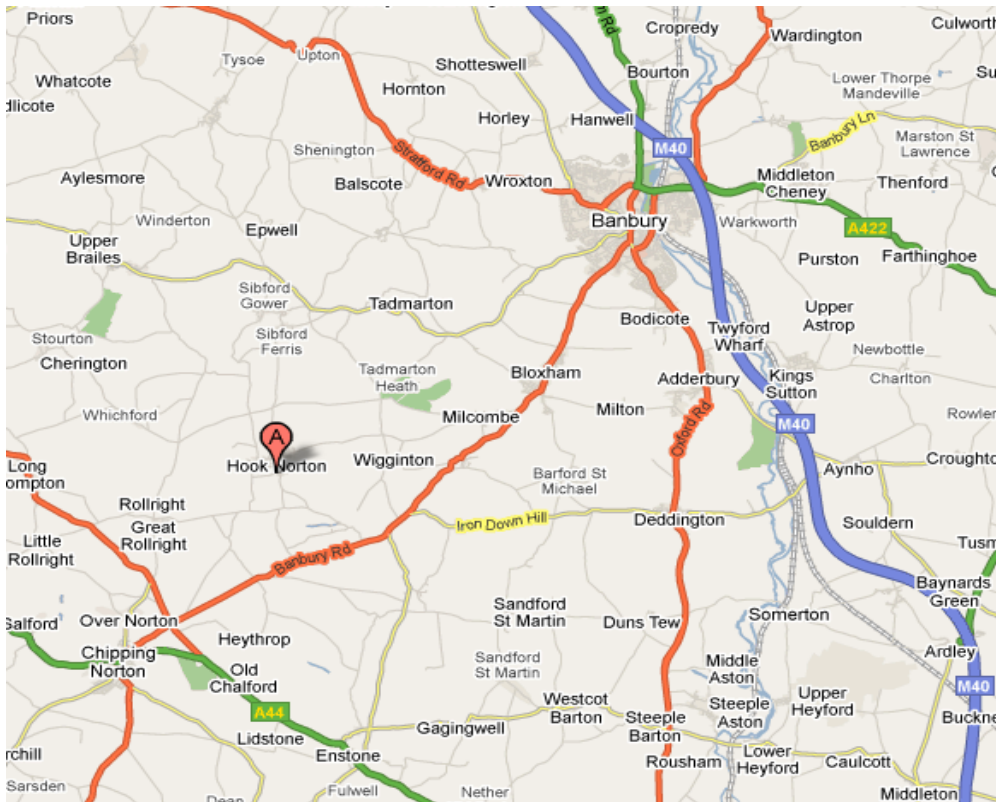

How to Find Us

From London, the easiest way is to leave the M40 at Junction 8 and take the A40 to Oxford. Take the Ring Road North and head for the A44 towards Evesham. Upon entering Enstone, turn right opposite the service station and continue across a dog-leg crossroads until you reach the A361. Turn left and first right and drive down and through the village of Swerford. Go up the hill out of Swerford and continue around a bend before coming down another hill into Hook Norton. As you reach the 30mph signs, turn left and we are the second house on the right opposite a large house. The office is approached via a driveway just past the house.

From the South West and Wales: The nearest towns to aim for are Stow on the Wold or Morton-in-Marsh. From either of these head towards Chipping Norton. Once you reach Chipping Norton, follow the signs to Banbury A361. 1 mile outside Chipping Norton, shortly after crossing the A3400 (Ma Larkins) turn left towards Hook Norton. Follow the signs for Hook Norton (approximately 3 miles). As you approach the village down a steep hill and see the signs announcing that you have reached Hook Norton turn right down a small lane signposted Southrop. Proceed down this lane until you reach the houses and keep right at the next junction. After approximately 100 yards you will see a large house on the right. Easter Cottage is directly opposite this house and the office is approached via a driveway just before the house. The lane is very quiet and you may park wherever you can find a space.